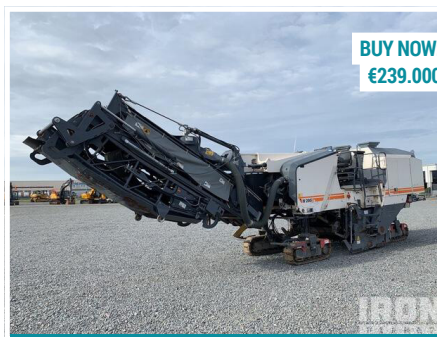

2010 Volvo EC35C
SOLD FOR: €16.500

A selection of our CURRENT AUCTION INVENTORY

CAT 953D

2017 Komatsu PC26MR-3

rb RITCHIE BROS. Asset Solutions

- ▶ An online inventory management system to centralize your fleet information and sell through different sales channels
- ▶ A quarterly market trends report about heavy equipment and industrial vehicle
- ▶ An access to Ritchie Bros. Price Results, a digital tool with historical Ritchie Bros. sales transactions and retail price indication from Mascus

ROUSE

2015 Toyota Hilux 4WD

2015 Peugeot 108

Buy equipment, trucks and assets online at your convenience.

2016 Wirtgen W200i

BUY NOW:
€239.000

2015 Kobelco SK350LC-9

BUY NOW:
€72.500