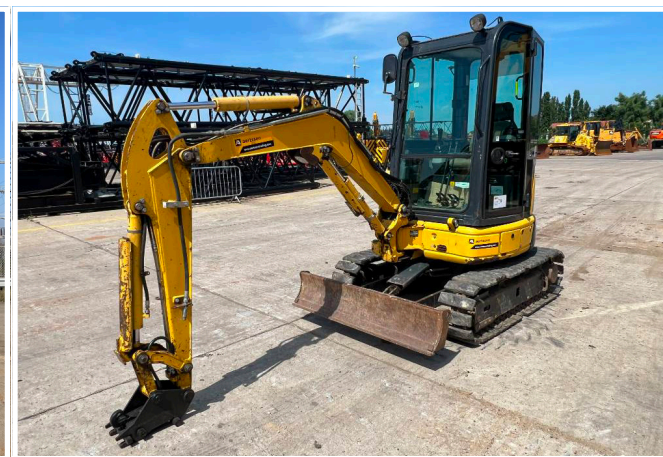

2013 Magni RTH 5.23
SOLD FOR: €74.000

2018 Hydraema 912F
SOLD FOR: €57.000

2013 Ammann ARX45
SOLD FOR: €15.000

2010 Dynapac CA602PD
SOLD FOR: €34.000

2017 Liebherr L506C
SOLD FOR: €37.000

2012 Genie GTH3007
SOLD FOR: €29.000

2010 Volvo EC35C
SOLD FOR: €16.500

A selection of our CURRENT AUCTION INVENTORY

CAT 953D

2017 Komatsu PC26MR-3

rb RITCHIE BROS. Asset Solutions

- ▶ An online inventory management system to centralize your fleet information and sell through different sales channels
- ▶ A quarterly market trends report about heavy equipment and industrial vehicle
- ▶ An access to Ritchie Bros. Price Results, a digital tool with historical Ritchie Bros. sales transactions and retail price indication from Mascus