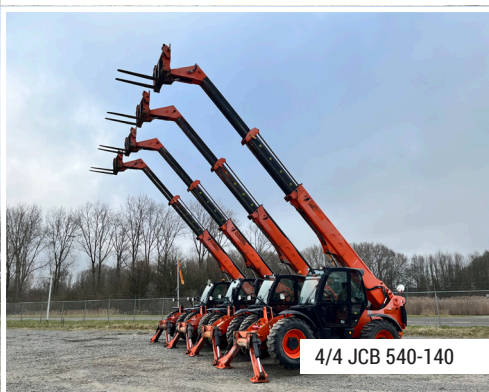

UNRESERVED ONLINE AUCTION MOERDIJK

22 & 23 March 2023

CLICK ON A PHOTO
TO VIEW LISTING

2013 CAT 320EL

2015 CAT 966M

2017 Komatsu WA470-8

4/4 JCB 540-140

TWO DAY AUCTION
Wednesday & Thursday