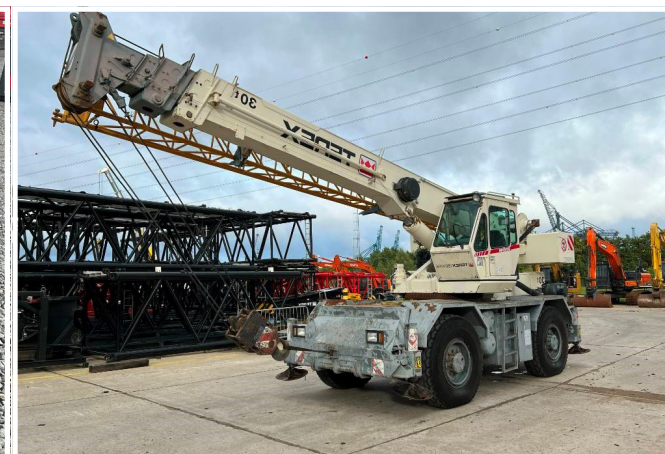

2010 Volvo EC35C
SOLD FOR: €16.500

A selection of our CURRENT AUCTION INVENTORY

CAT 953D

2017 Komatsu PC26MR-3

rb RITCHIE BROS. Asset Solutions

- ▶ An online inventory management system to centralize your fleet information and sell through different sales channels
- ▶ A quarterly market trends report about heavy equipment and industrial vehicle
- ▶ An access to Ritchie Bros. Price Results, a digital tool with historical Ritchie Bros. sales transactions and retail price indication from Mascus

Genie GS3384

Genie GS2646

Unused - 2021 Cummins CS100

Unused - 2022 Bauer GFS-12

Terex A300

Tadano TR300

Mercedes-Benz Atego 4x2

1 / 12 - 2014 Toyota Land Cruiser 4WD