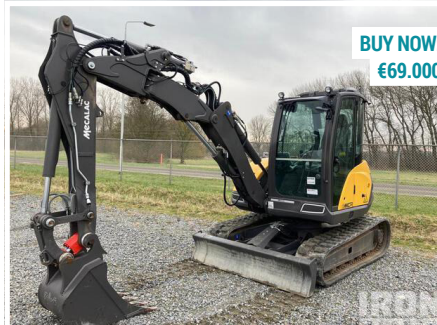

2021 Mecalac 6MCR

BUY NOW:
€69.000