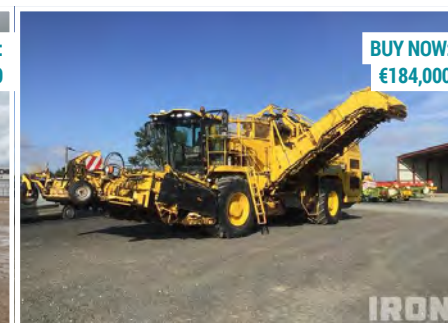

2017 Metso Lokotrack LT1213S

BUY NOW:
€670,000

2012 Metso Lokotrack LT315

BUY NOW:
€250,000

2018 Kuhnzug 50.000 kg

BUY NOW:
€139,000

2020 Potain HUP32-27

BUY NOW:
€184,000