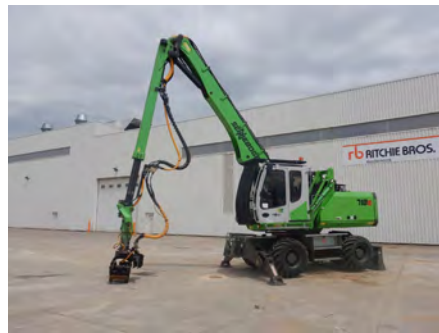

2018 CAT MH3026

SOLD FOR: €197.500

2017 Liebherr LH30 M LITRONIC

SOLD FOR: €172.500

2018 CAT D6N LGP

SOLD FOR: €162.500

2017 Volvo A30G

SOLD FOR: €160.000

2016 Sennebogen 718

SOLD FOR: €155.000

2016 CAT D6T XL

SOLD FOR: €150.000

2016 CAT 966M

SOLD FOR: €146.000

1 / 2 - 2018 BELL B25E

1 / 4 - CAT 740