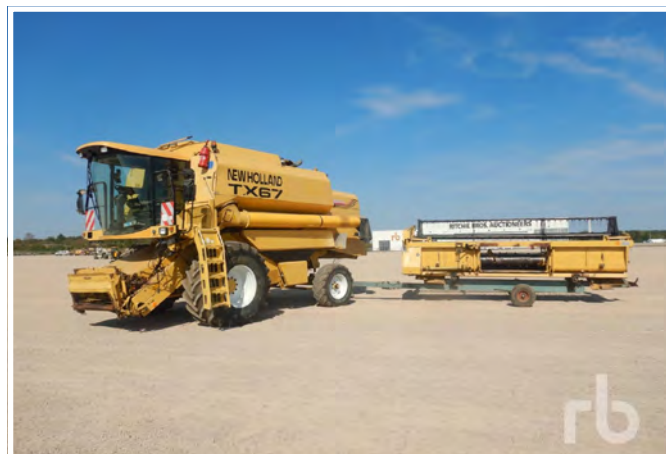

[RouseServices.com](https://www.rouse.com)

2021 Case IH FARMALL 65A

2014 Deutz-Fahr 7250TTV

2017 John Deere 7310R

2013 Massey Ferguson 7616

2016 New Holland T7.230 AC

2012 Valtra S353

Valtra T191 4x4

Valtra Serie T190

2014 Valtra T182

Valtra T151 Hi-Tech

Fendt 6300C AL

New Holland TX67

New Holland FR9060

2019 Bednar Omega 6000 FERT

2014 Kverneland DA 3 m

2019 Sulky TRAMLINE SE 3m

2013 Vicon IXTER B13 21 m

2016 New Holland Rollbaler 135 U

New Holland BR7060

2015 New Holland 8230 9 m

Buy equipment, trucks and assets online at your convenience.

Marketplace-E

The 24/7 online equipment marketplace with multiple buying options including Buy Now, Make Offer and online reserve auction.