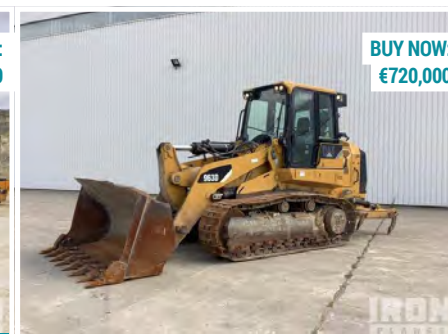

BUY NOW:
€720,000