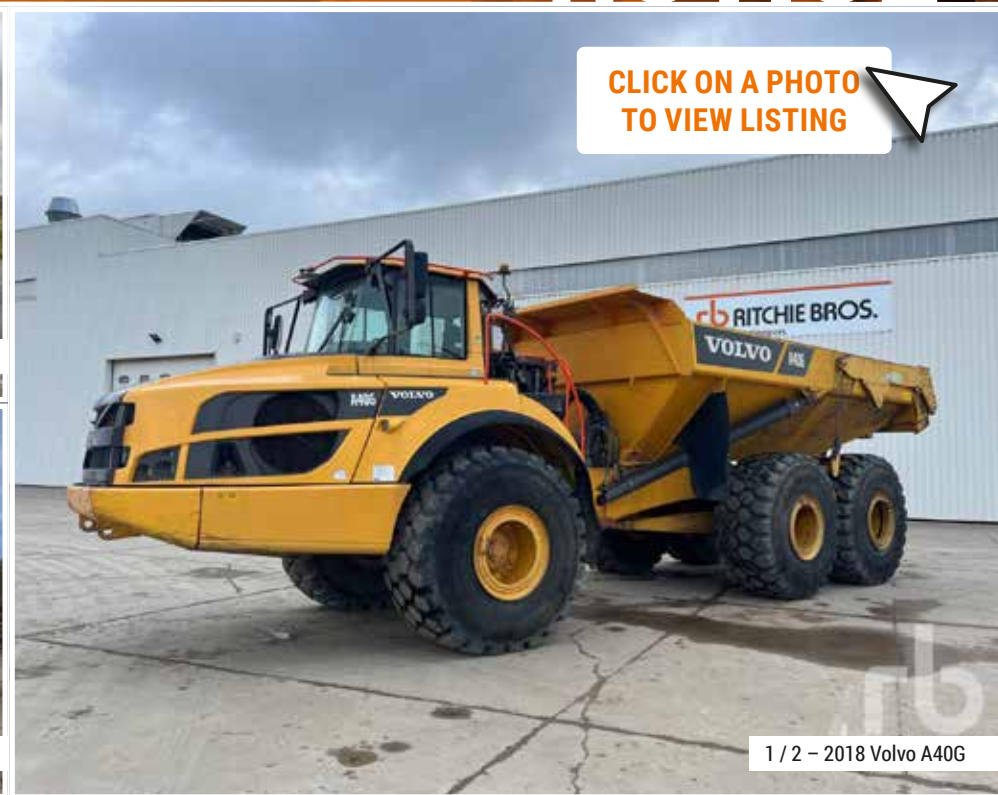

1 / 4 - 2017 et 2019 Renault C430 8x4

CLICK ON A PHOTO
TO VIEW LISTING

1 / 2 - 2018 Volvo A40G

A sneak peak at our upcoming auction...

 **RITCHE BROS.**
Auctioneers®

2018 & 2016 CAT 730C2

2013 Komatsu D61PX-23 LGP