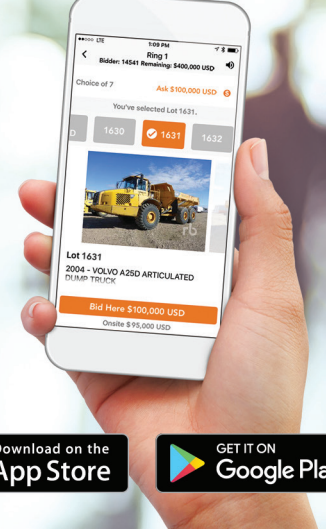

Unreserved Public Auction

France Online Auction

8 & 9 March 2022

Online Timed Auction

Phone: +33.2.32.77.86.10

Includes items from Avignon, Cahors & St Aubin sur Gaillon

facebook.com/ritchiebrofrance

Get the live auction experience no matter where you are with the Ritchie Bros. mobile app.

Download the app today.

Buy heavy equipment and trucks at our live unreserved auctions from your home, office or jobsite. As long as you're connected, you can bid.

rbauction.com/app

Download on the App Store

GET IT ON Google Play