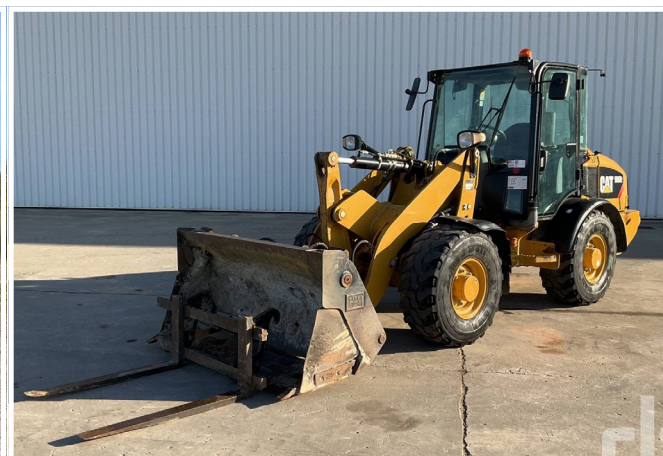

A selection of our CURRENT AUCTION INVENTORY

1 / 4 - VOLVO A30D

CAT 972G

1 / 2 - CAT 966H

CAT 950H

2016 Hyundai HL970

2015 Komatsu WA480LC-6

REFURBISHING

Add value to your equipment – have it cleaned, repaired and painted by the experts at Ritchie Bros.

rbauction.co.uk/services

2007 Liebherr L580 2PLUS2

VOLVO L120F

2014 CAT 906H2

2017 Kubota R082

2021 Kubota R070