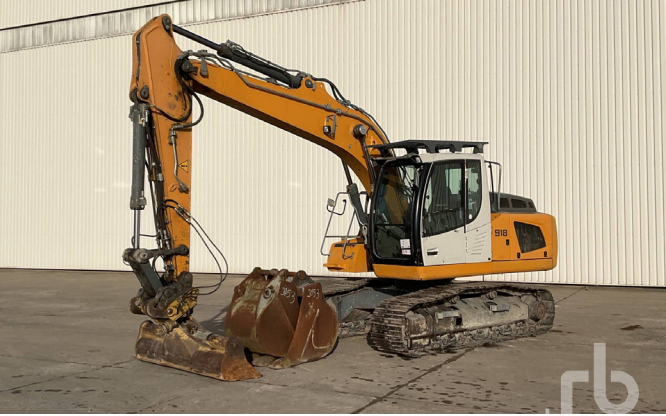

2015 LIEBHERR R918 NLC