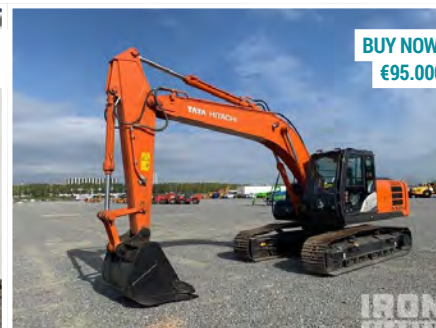

2022 TATA-Hitachi ZX220

BUY NOW:
€95.000