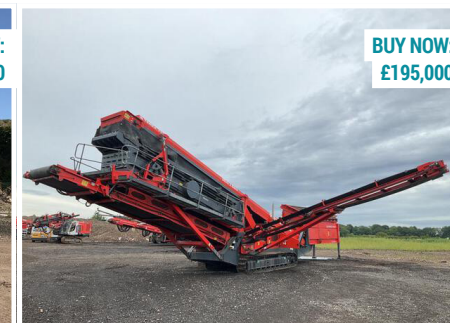

Take note! During loading and offloading, access to the yard is permitted only with high-visibility vest and safety shoes!

THE BEST RESULTS

These were some of the top-selling items in our *previous* auction:

2015 Hitachi ZX290LC-5B
SOLD FOR: £45,000

2014 Kubota U55-4
SOLD FOR: £20,500

2007 Mercedes-Benz 1824K
SOLD FOR: £6,500

2015 JLG 860SJ
SOLD FOR: £40,000

2019 TAKEUCHI TB2150

2018 HITACHI ZX210LC-6

1/5 - 2018 HITACHI ZX130LCN-6

BUY NOW:
£78,000

2013 Volvo A40F

BUY NOW:
£65,000

2015 Cat D6K2 LGP

BUY NOW:
£42,000

2019 Genie GS5390

BUY NOW:
£195,000

2019 Terex/Finlay 693+ Supertrak