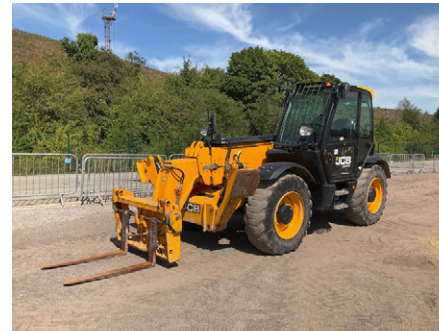

Take note! During loading and offloading, access to the yard is permitted only with high-visibility vest and safety shoes!

THE BEST RESULTS

These were some of the top-selling items in our *previous* auction:

MALTBY, GBR / August 2022

UNRESERVED
PUBLIC AUCTION

rb FITCHIE BROS.
AUCTIONS

2014 Thwaites 9T
SOLD FOR: £13,500

2007 Bomag BW213DH-4
SOLD FOR: £30,000

2018 JCB 525-125
SOLD FOR: £34,000

2015 JCB 3CX
SOLD FOR: £37,000