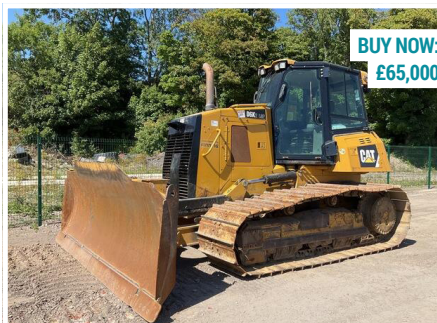

2020 Kobelco SK140SRLC-7

BUY NOW:
£65,000

2015 Cat D6K2 LGP