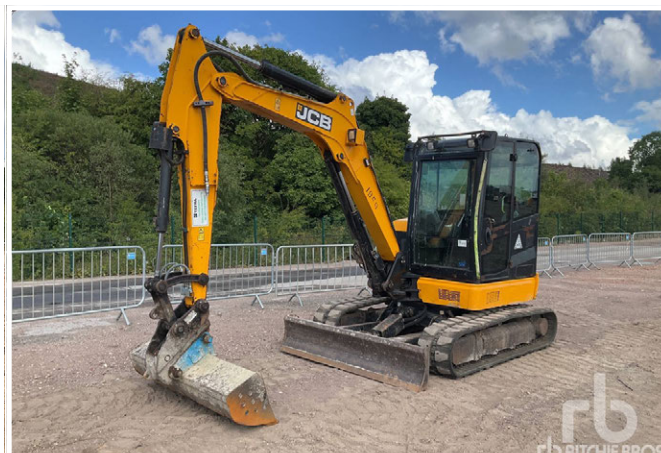

Take note! During loading and offloading, access to the yard is permitted only with high-visibility vest and safety shoes!

THE BEST RESULTS

These were some of the top-selling items in our *previous* auction:

2015 Hitachi ZX290LC-5B
SOLD FOR: £45,000

2014 Kubota U55-4
SOLD FOR: £20,500

2007 Mercedes-Benz 1824K
SOLD FOR: £6,500

2015 JLG 860SJ
SOLD FOR: £40,000

2019 TAKEUCHI TB2150

2018 HITACHI ZX210LC-6

1/5 - 2018 HITACHI ZX130LCN-6

MOBILE APP

2016 VOLVO ECR88D

2016 JCB 57C-1

Get the auction experience no matter where you are with the Ritchie Bros. mobile app.

rbauction.com/app

KUBOTA KX016-4G

2014 KUBOTA K008-3

2015 TEREX 9T 4x4