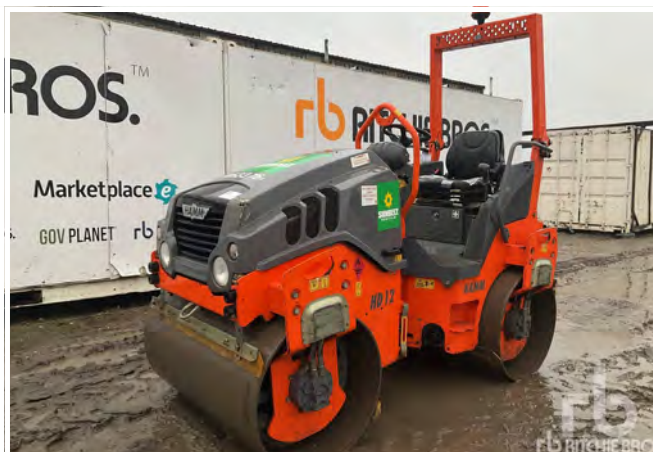

Download the app today

Buy heavy equipment and trucks at our unreserved auctions from your home, office or jobsite.

As long as you're connected, you can bid.

Download on the App Store | GET IT ON Google Play

rbauction.co.uk/app

2015 HAMM HD14V