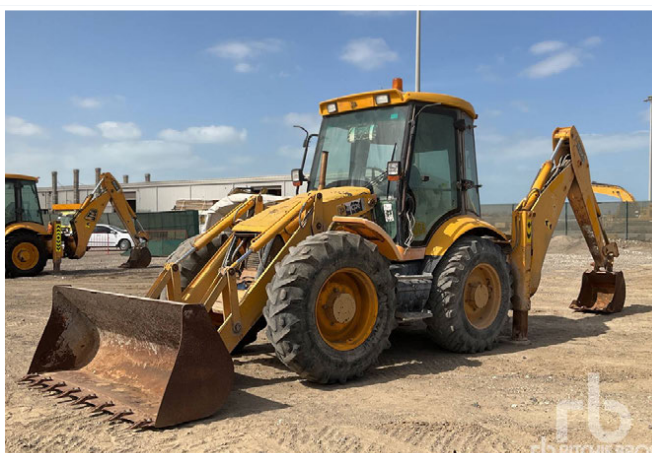

2014 MERCEDES-BENZ ACTROS 3848
SOLD FOR: 74,000 USD

UNUSED – 1 / 6, 2022 YALE GDP20SMX 2 ton Diesel

UNUSED – 1 / 12, 2022 YALE GDP18MX 1.8 ton Diesel

UNUSED – 1 / 2, 2022 YALE GDP15MX 1.5 ton Diesel

REFURBISHING

TCM FD150S 15 ton Diesel

CAT TH360B

2013 BOBCAT T190

CASE 410

JCB 170

UNUSED – 2022 JCB 3DX 4x4

JCB 4CX 4x4x4

JCB 3CX 4x2