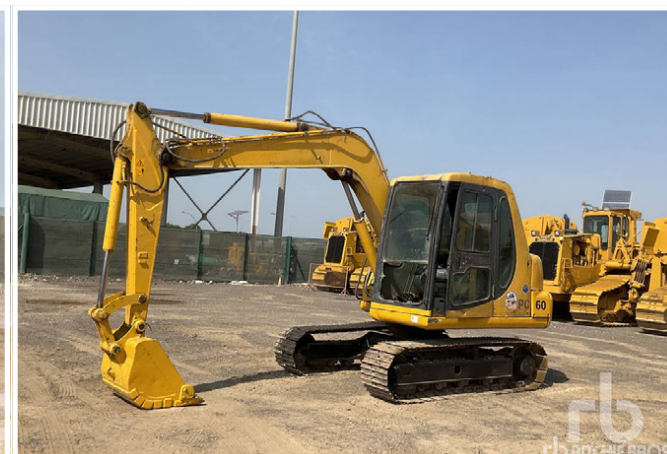

1 / 2, KOMATSU PC60-7