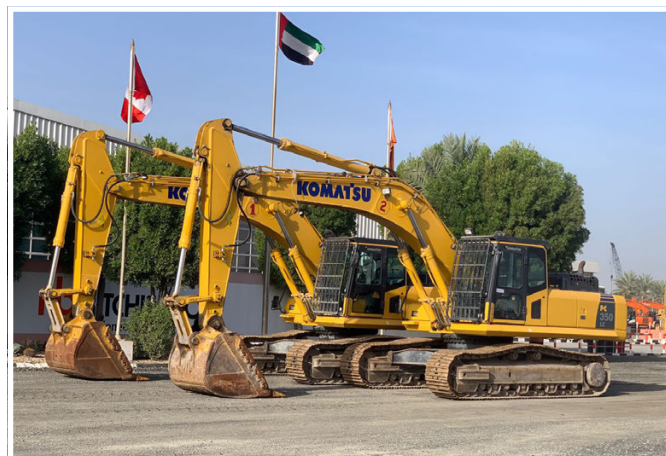

2 / 3, 2021 KOMATSU PC350LC-8M0