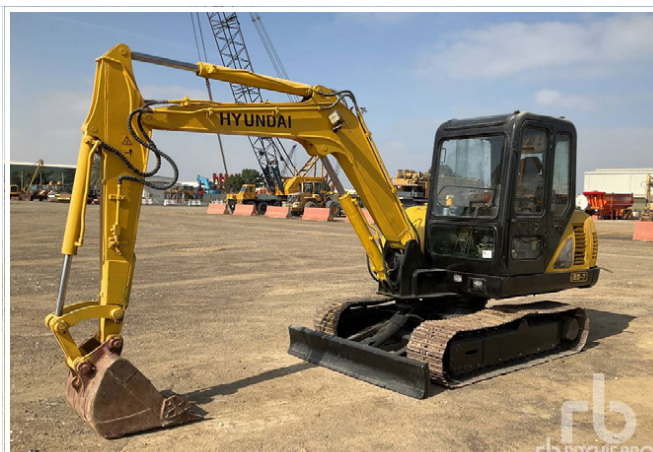

1 / 5, HYUNDAI R55-7