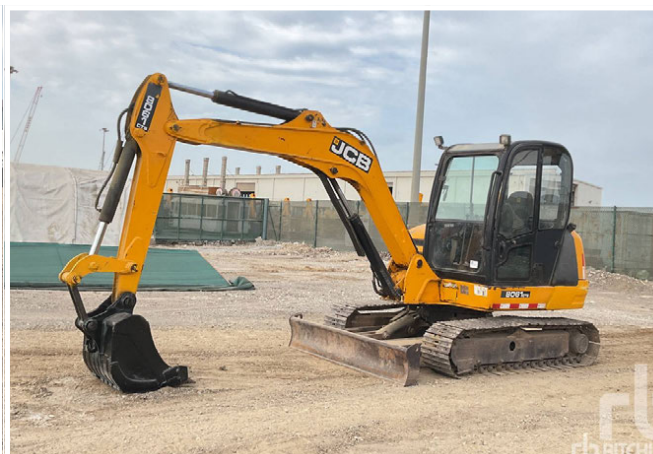

JCB 8061

Download the app today

Buy heavy equipment and trucks at our unreserved auctions from your home, office or jobsite.

As long as you're connected, you can bid.

Download on the App Store

GET IT ON Google Play

rbauction.com/app