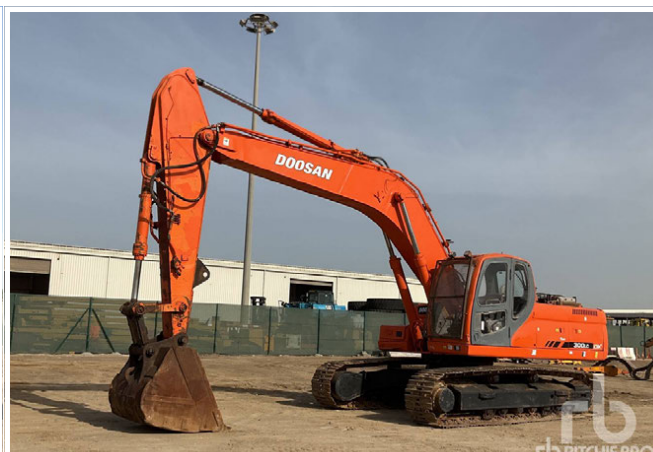

DOOSAN DX300LC