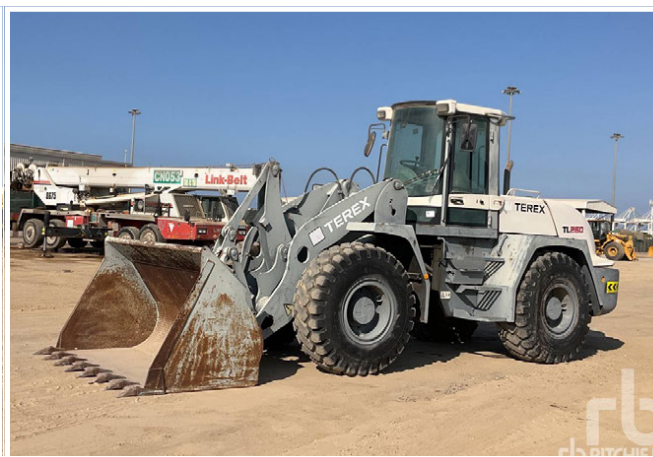

2014 MERCEDES-BENZ ACTROS 3848
SOLD FOR: 74,000 USD

UNUSED – 1 / 6, 2022 YALE GDP20SMX 2 ton Diesel

UNUSED – 1 / 12, 2022 YALE GDP18MX 1.8 ton Diesel

UNUSED – 1 / 2, 2022 YALE GDP15MX 1.5 ton Diesel

REFURBISHING

TCM FD150S 15 ton Diesel

CAT TH360B

2013 BOBCAT T190

CASE 410

JCB 170

UNUSED – 2022 JCB 3DX 4x4

JCB 4CX 4x4x4

JCB 3CX 4x2

JCB 3CX 4x4

Cat 906

KOMATSU D355A-3

2015 CAT 950GC

TEREX TL260

Volvo G720B

KOMATSU HD465-7

CAT 771D