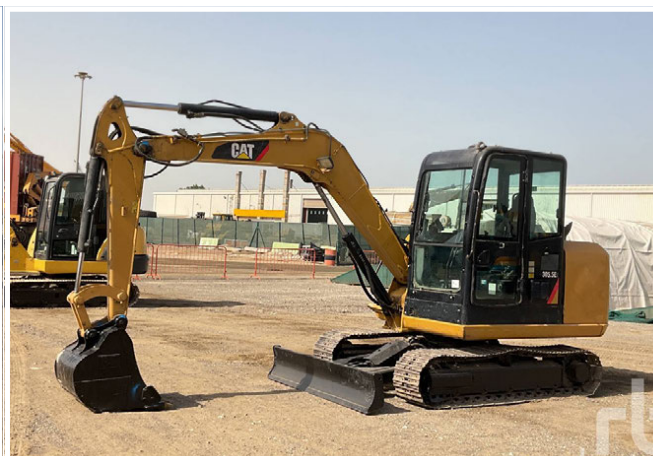

2016 CAT 305.5E2