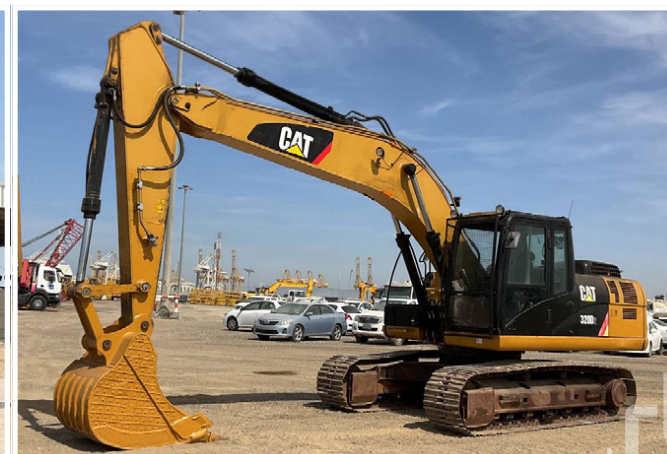

2017 CAT 320D2