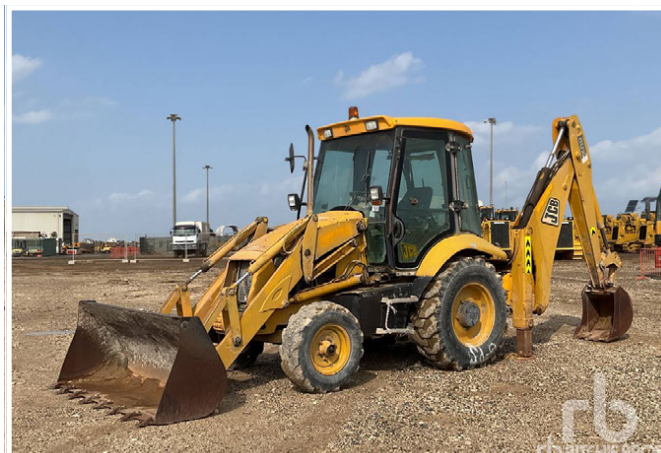

2014 MERCEDES-BENZ ACTROS 3848
SOLD FOR: 74,000 USD

UNUSED – 1 / 6, 2022 YALE GDP20SMX 2 ton Diesel

UNUSED – 1 / 12, 2022 YALE GDP18MX 1.8 ton Diesel

UNUSED – 1 / 2, 2022 YALE GDP15MX 1.5 ton Diesel

REFURBISHING

TCM FD150S 15 ton Diesel

CAT TH360B

2013 BOBCAT T190

CASE 410

JCB 170

UNUSED – 2022 JCB 3DX 4x4

JCB 4CX 4x4x4

JCB 3CX 4x2