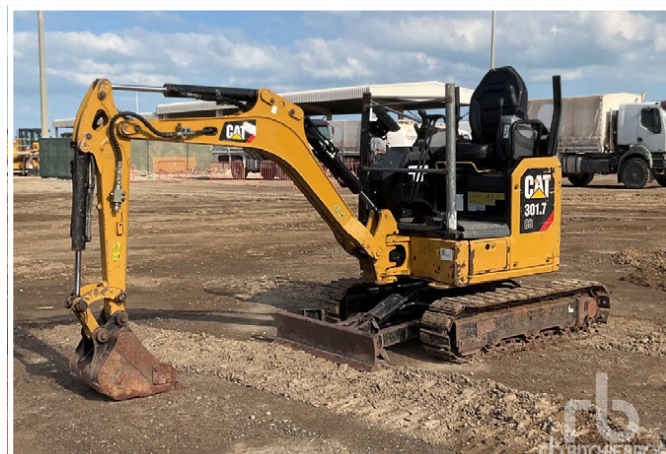

2019 CAT 301.7CR