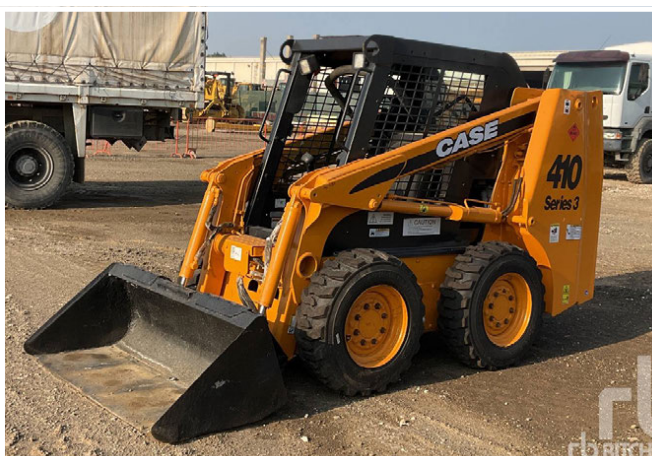

2014 MERCEDES-BENZ ACTROS 3848
SOLD FOR: 74,000 USD

UNUSED – 1 / 6, 2022 YALE GDP20SMX 2 ton Diesel

UNUSED – 1 / 12, 2022 YALE GDP18MX 1.8 ton Diesel

UNUSED – 1 / 2, 2022 YALE GDP15MX 1.5 ton Diesel

REFURBISHING

Add value to your equipment – have it cleaned, repaired and painted by the experts at Ritchie Bros.

rbauction.co.uk/services

UNUSED – 1 / 6, 2021 HYSTER H1.8XT 1.8 ton Diesel

UNUSED – 1 / 6, 2021 HYSTER H1.5XT 1.5 ton Diesel

TCM FD150S 15 ton Diesel

CAT TH360B

2013 BOBCAT T190

CASE 410

JCB 170

UNUSED – 2022 JCB 3DX 4x4

JCB 4CX 4x4x4

JCB 3CX 4x2