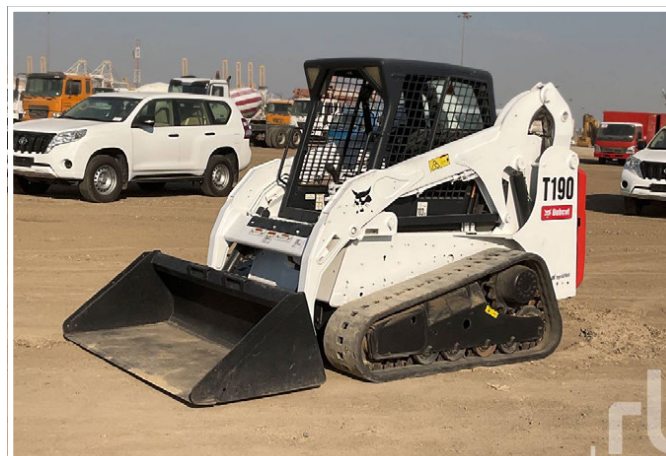

2013 BOBCAT T190