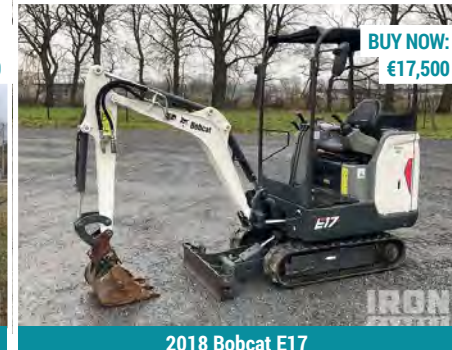

# A selection of our CURRENT AUCTION INVENTORY

MAN TGS33.480 6x4

MERCEDES-BENZ ACTROS 3331 6X6

1/3 – UNUSED – 2023 BECKER BDG-40S 40KVA

1/3 – UNUSED – 2022 PLUS POWER GF2-100

1/7 – UNUSED – 2022 PLUS POWER GF2-60

1/4 – UNUSED – 2022 PLUS POWER GF2-9

1/6 – UNUSED – 2022 BAUER GFS-40KW

UNUSED – 2022 BAUER GFS-24KW

1/4 – UNUSED – 2022 BAUER GFS-16KW

Buy equipment, trucks and assets online at your convenience.

BUY NOW:  
€38,000

1984 CAT 992C

BUY NOW:  
€16,000

1976 Doehle Mixer Trailer

BUY NOW:  
€87,000

2007 Hitachi ZX470LCH-3

BUY NOW:  
€12,000

2010 Paus AKV 242 4x4

BUY NOW:  
€90,000

2014 Vollert DER100

BUY NOW:  
€17,500

2018 Bobcat E17