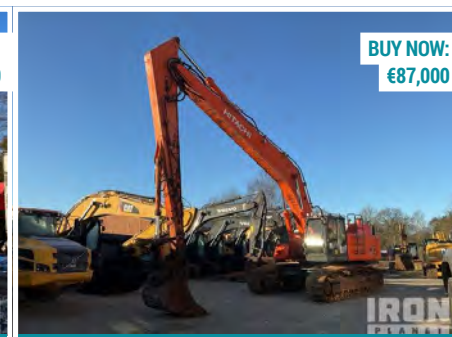

1/4 – UNUSED – 2022 BAUER GFS-16KW

Buy equipment, trucks and assets online at your convenience.

BUY NOW:  
€38,000

1984 CAT 992C

BUY NOW:  
€16,000

1976 Doehle Mixer Trailer

BUY NOW:  
€87,000

2007 Hitachi ZX470LCH-3