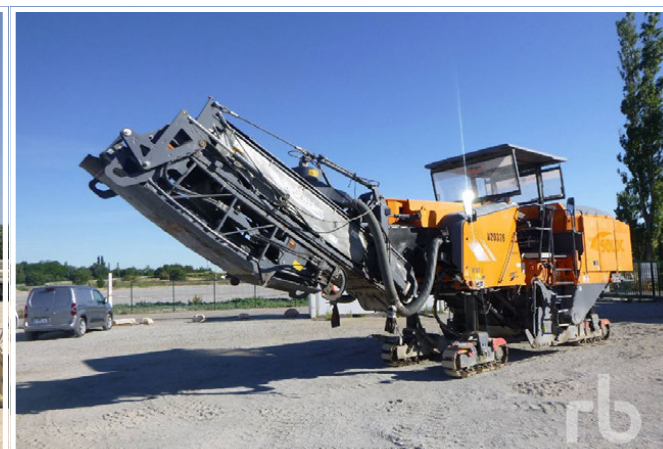

2013 Wirtgen 2001