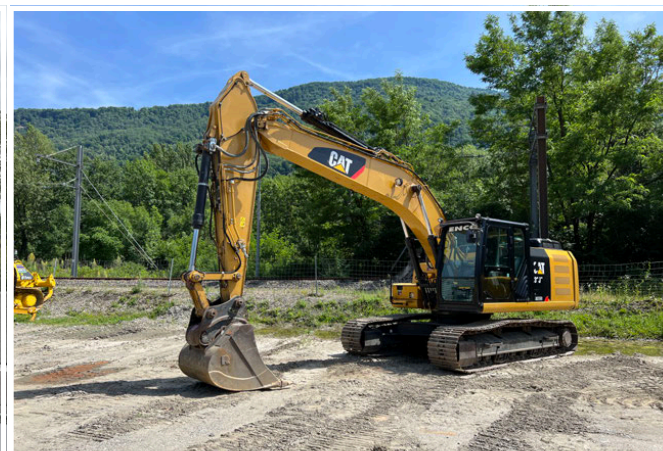

2017 CAT 320F (2400 Hrs)