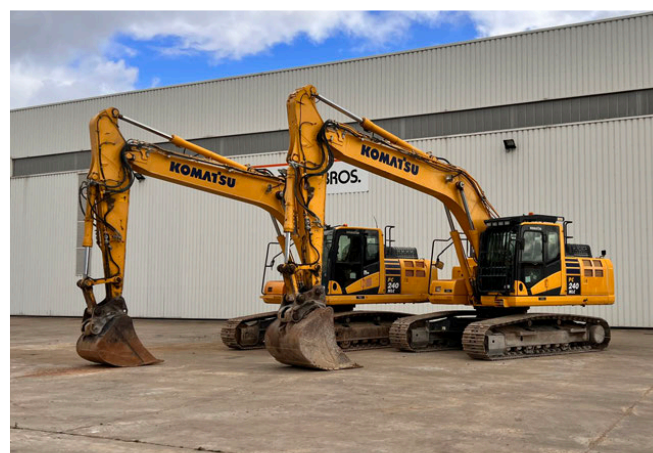

2 / 4 - 2017 Komatsu PC240NLC-11 (3800 & 4127 Hrs)