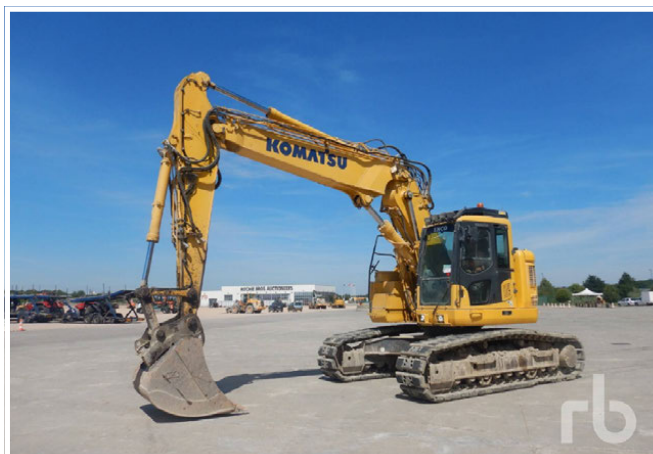

1 / 2 - CAT 329E L

1 / 2 - 2017 CAT 330FLN (4725 Hrs)

2013 Hitachi ZX210LC-5B

Hitachi ZAXIS ZX210LC-3

1 / 3 - 2017 Komatsu PC138US-11 (4531 Hrs)

Download the app today

Buy heavy equipment and trucks at our unreserved auctions from your home, office or jobsite.

As long as you're connected, you can bid.

Download on the App Store | GET IT ON Google Play

rbauction.com/app

2017 Komatsu PC170LC-11 (2124 Hrs)

2016 Komatsu PC210NLC-8 (2058 Hrs)

1 / 4 - 2018 Komatsu PC210NLC-11 (3200 Hrs)