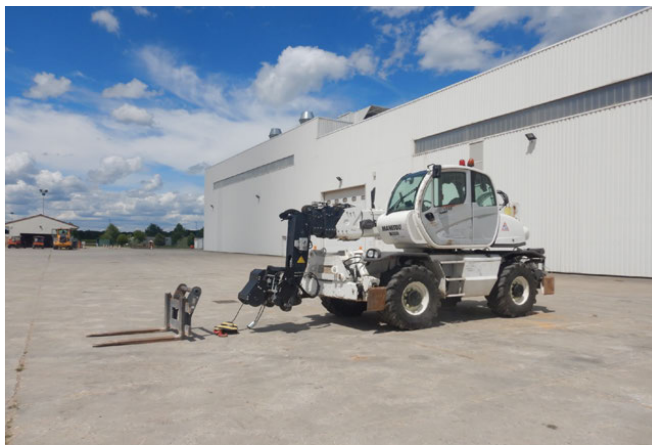

Download the app today

Buy heavy equipment and trucks at our unreserved auctions from your home, office or jobsite.

As long as you're connected, you can bid.

Download on the App Store | GET IT ON Google Play

rbauction.com/app

Manitou MRT1850 (4720 Hrs)