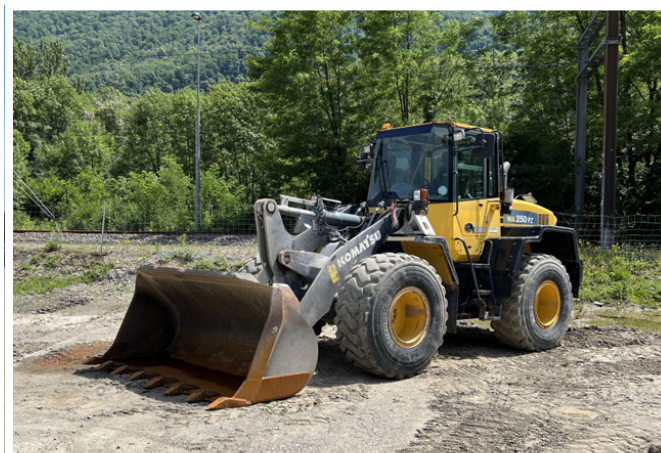

Komatsu WA250PZ-6 (4442 Hrs)