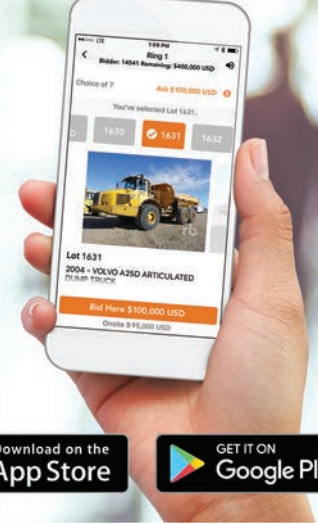

Get the live auction experience  
no matter where you are with  
the Ritchie Bros. mobile app.

Download the app today.

Buy heavy equipment and trucks at our live  
unreserved auctions from your home, office or  
jobsite. As long as you're connected, you can bid.

[rbauction.com/app](https://rbauction.com/app)

 Download on the  
App Store

 GET IT ON  
Google Play

1 / 3 – UNUSED – 2022 TATA-HITACHI ZX220

1 / 2 – UNUSED – 2022 BOMAG BW213D-5

2012 MANITOU 10180 4X4X4

2014 JLG 1500SJ