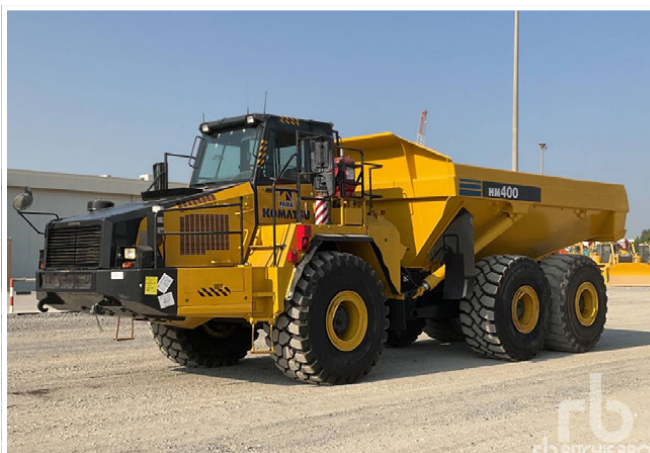

1 / 2, 2012 KOMATSU HM400-2 6x6