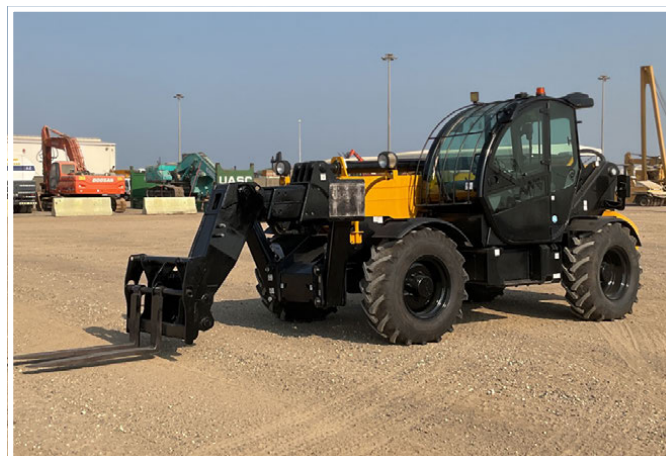

2014 HAMM HD99
SOLD FOR: 30,000 USD

2016 TOYOTA LAND CRUISER 76R
SOLD FOR: 25,000 USD

A selection of our
CURRENT AUCTION INVENTORY

2018 MASSEY FERGUSON 2210

UNUSED - 2 / 4, 2021 CASE SR130B

**Ritchie Bros. is
looking for YOU!**

**Our job openings
in Dubai, UAE:**

- Sales Manager
Africa

**Scan this QR code
for more info:**

2017 BOBCAT S550

2015 CAT 226B3 LRC

1 / 2, 2018 BOBCAT T110

2011 CAT 247B3

2014 HAULOTTE HTL4017