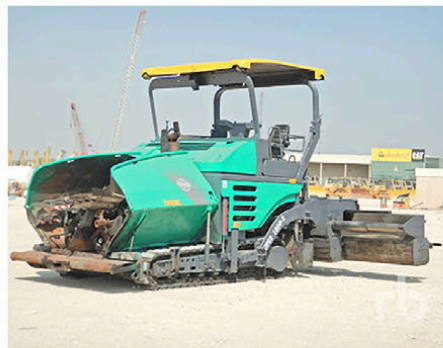

2004 VOLVO EC460BLC
SOLD FOR: 78,000 USD

2014 VOLVO L180G
SOLD FOR: 68,000 USD

2022 JCB 3DX-BSIV 4X4
SOLD FOR: 44,000 USD

2013 WIRTGEN W1900
SOLD FOR: 67,000 USD

2012 VÖGELE SUPER 1800-2
SOLD FOR: 77,000 USD

2014 HAMM HD99
SOLD FOR: 30,000 USD

2016 TOYOTA LAND CRUISER 76R
SOLD FOR: 25,000 USD

A selection of our
CURRENT AUCTION INVENTORY

2018 MASSEY FERGUSON 2210

UNUSED - 2 / 4, 2021 CASE SR130B

**Ritchie Bros. is
looking for YOU!**