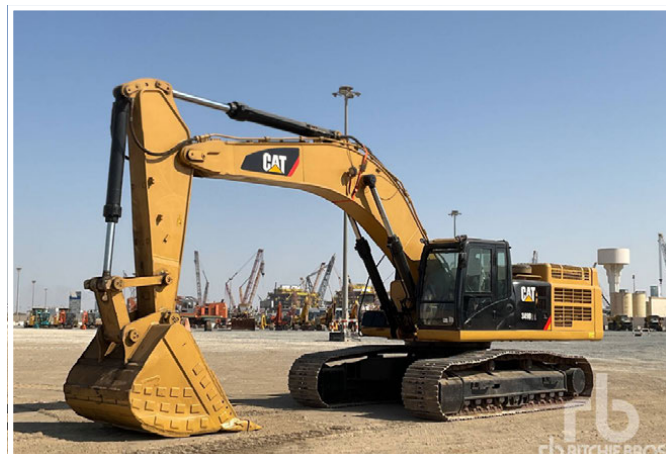

2011 DOOSAN DX210

DOOSAN DX300LC

KOMATSU PC1250-8R

UNUSED – 2022 TATA HITACHI ZAXIS 220LC-G1

UNUSED – 2022 HYUNDAI R210

2016 CAT 349D2L

2021 CAT 323D3

1 / 2, 2014 CAT 336D2 ME

2021 CAT 320GC

2017 JCB JS205LC

HYUNDAI R230LM

A man with a beard, wearing a high-visibility yellow short-sleeved shirt with reflective silver stripes and blue jeans, stands in front of a yellow JCB backhoe loader. The loader has "eco XPERT" and "CEV IV" branding on its side. In the background, other yellow JCB equipment is visible in an outdoor yard setting under a clear sky.