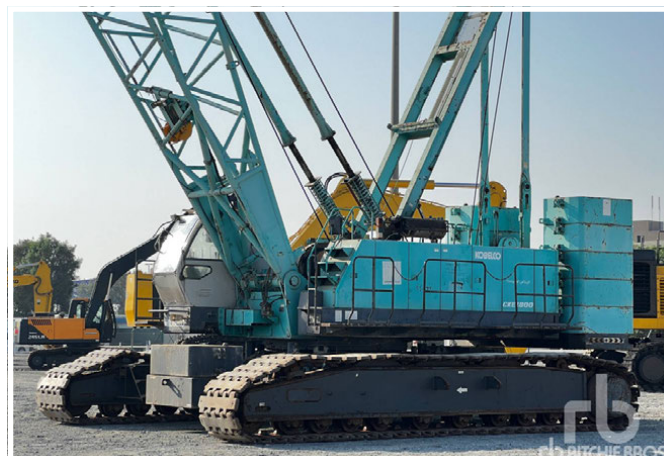

KOBELCO CKE1800-1F 180 ton