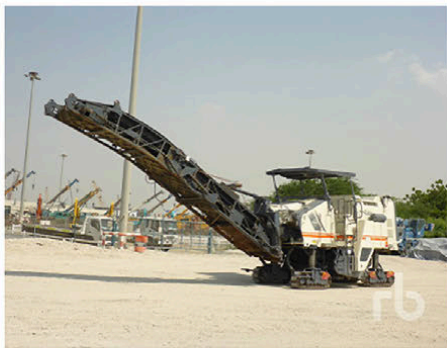

2013 WIRTGEN W1900
SOLD FOR: 67,000 USD