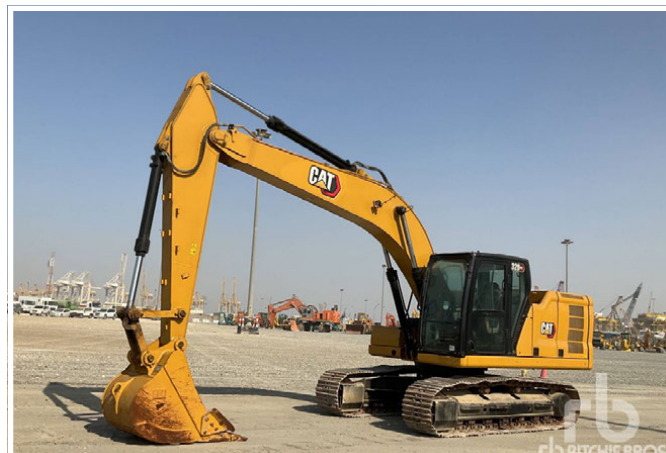

2011 DOOSAN DX210

DOOSAN DX300LC

KOMATSU PC1250-8R

UNUSED – 2022 TATA HITACHI ZAXIS 220LC-G1

UNUSED – 2022 HYUNDAI R210

2016 CAT 349D2L

2021 CAT 323D3

1 / 2, 2014 CAT 336D2 ME

2021 CAT 320GC

2017 JCB JS205LC

HYUNDAI R230LM

A man with a beard, wearing a high-visibility yellow short-sleeved shirt with reflective silver stripes and blue jeans, stands in front of a yellow JCB backhoe loader. The loader has "eco XPERT" and "CEV IV" branding on its side. In the background, other yellow JCB equipment is visible in an outdoor yard setting under a clear sky.