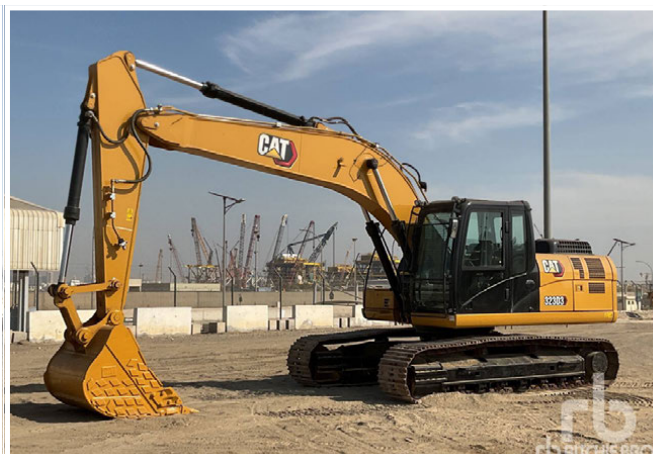

2011 DOOSAN DX210

DOOSAN DX300LC

KOMATSU PC1250-8R

UNUSED – 2022 TATA HITACHI ZAXIS 220LC-G1

UNUSED – 2022 HYUNDAI R210

2016 CAT 349D2L

2021 CAT 323D3

1 / 2, 2014 CAT 336D2 ME

2021 CAT 320GC

2017 JCB JS205LC

HYUNDAI R230LM

A man with a beard, wearing a high-visibility yellow short-sleeved shirt with reflective silver stripes and blue jeans, stands in front of a yellow JCB backhoe loader. The loader has "eco XPERT" and "CEV IV" branding on its side. In the background, other yellow JCB equipment is visible in an outdoor yard setting under a clear sky.