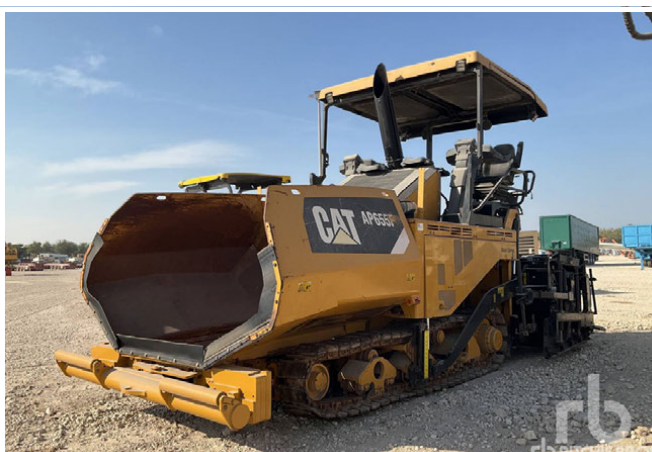

Download the app today

Buy heavy equipment and trucks at our unreserved auctions from your home, office or jobsite.

As long as you're connected, you can bid.

Download on the App Store

GET IT ON Google Play

rbauction.com/app

2017 CAT AP655FLRC Track