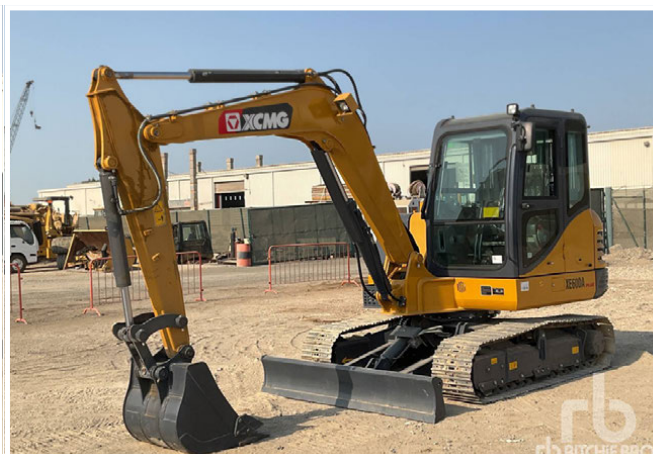

UNUSED - 1 / 2, 2022 XCMG XE60DA