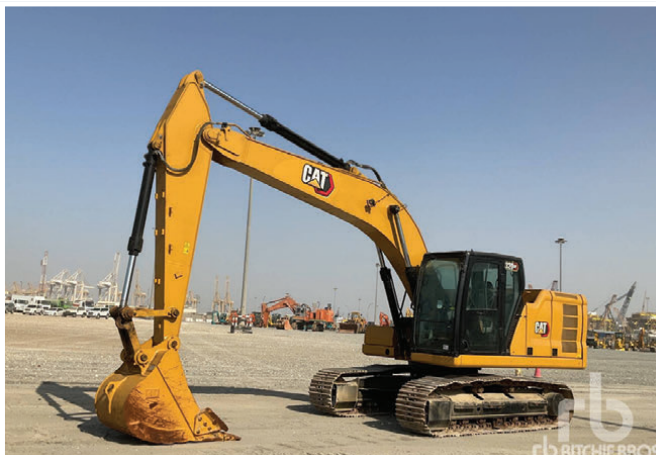

2021 CAT 320GC