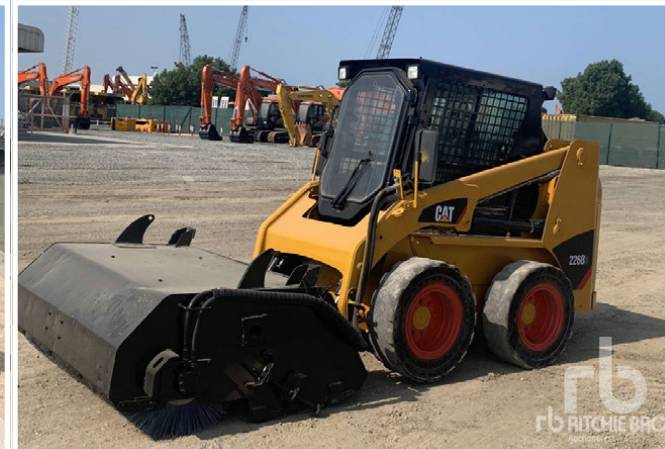

2015 CAT 226B3 LRC