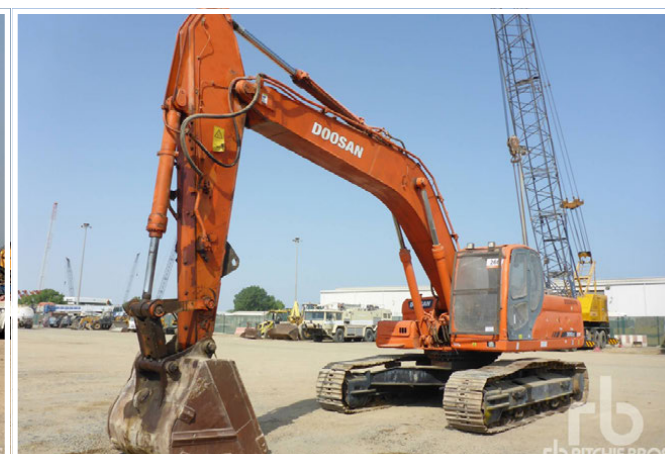

DOOSAN DX300LC