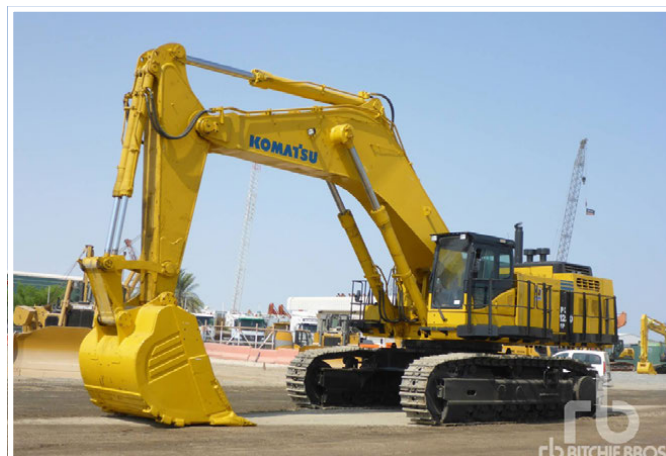

2011 DOOSAN DX210

DOOSAN DX300LC

KOMATSU PC1250-8R

UNUSED – 2022 TATA HITACHI ZAXIS 220LC-G1

UNUSED – 2022 HYUNDAI R210

2016 CAT 349D2L

2021 CAT 323D3

1 / 2, 2014 CAT 336D2 ME

2021 CAT 320GC

2017 JCB JS205LC

HYUNDAI R230LM

A man with a beard, wearing a high-visibility yellow short-sleeved shirt with reflective silver stripes and blue jeans, stands in front of a yellow JCB backhoe loader. The loader has "eco XPERT" and "CEV IV" branding on its side. In the background, other yellow JCB equipment is visible in an outdoor yard setting under a clear sky.