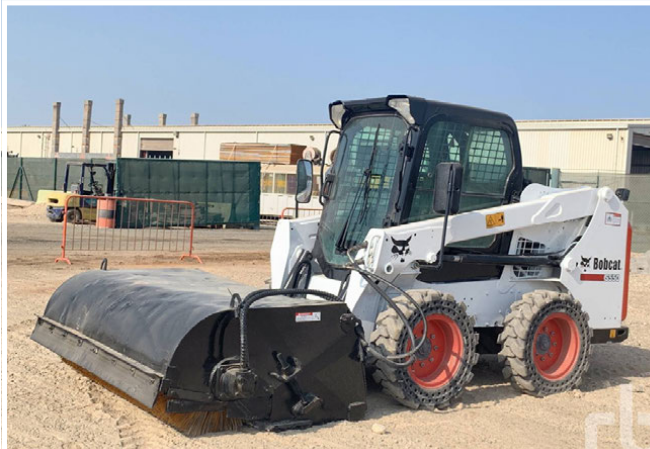

2017 BOBCAT S550