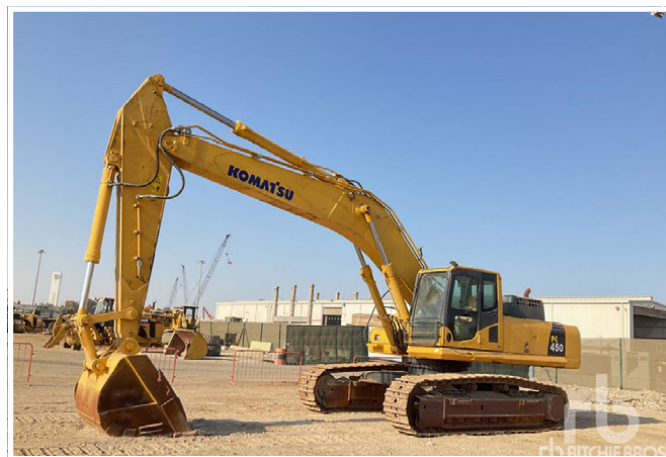

2016 KOMATSU PC450-8