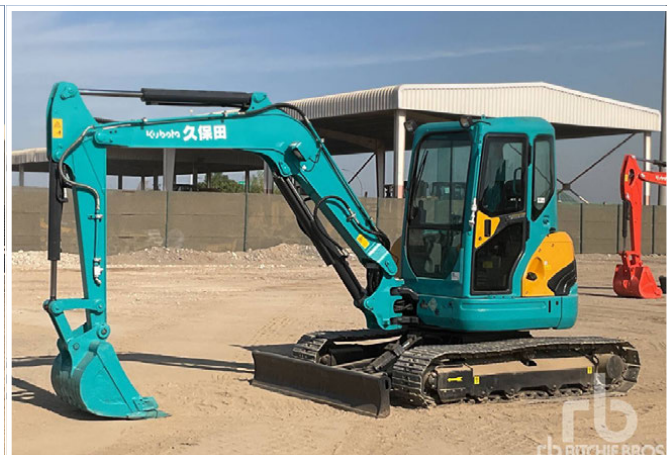

1 / 4, KUBOTA KX155-3SZ