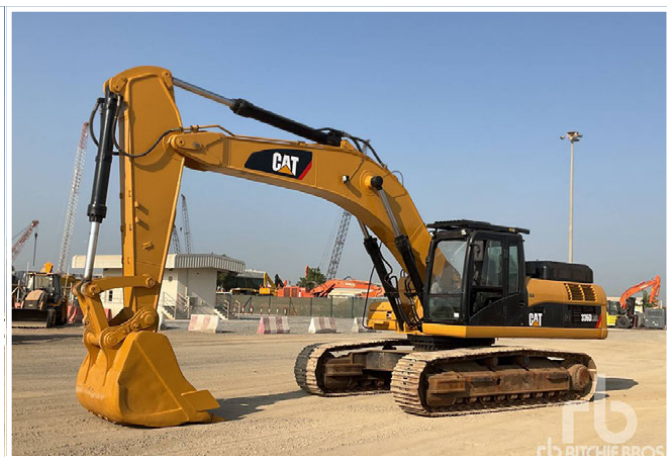

2011 CAT 336DL ME