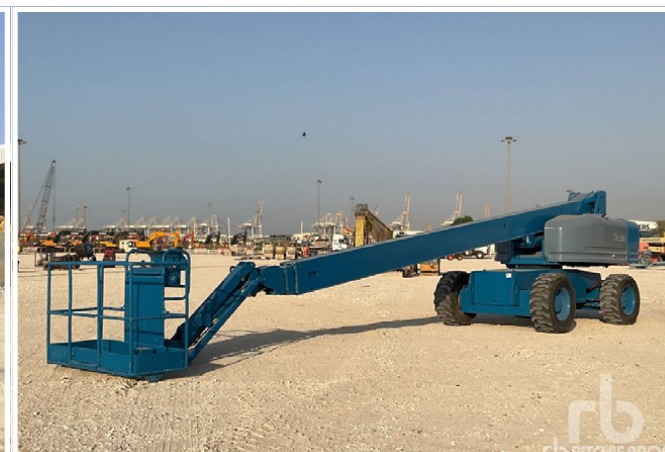

2021 CAT 320GC

2017 JCB JS205LC

HYUNDAI R230LM

A man with a beard, wearing a high-visibility yellow short-sleeved shirt with reflective silver stripes and blue jeans, stands in front of a yellow JCB backhoe loader. The loader has "eco XPERT" and "CEV IV" branding on its side. In the background, other yellow JCB equipment is visible in an outdoor yard setting under a clear sky.

2016 ZOOMLION QAY200V633 200 ton 12x8x10

2021 XCMG XCT25L5

1 / 4, TADANO GR-500XL-1 50 ton 4x4x4

1 / 2, KATO KR300 30 ton 4x4x4

KOBELCO RK250-6 25 ton 4x4x4

1 / 3, KOBELCO RK70M 4.9 ton 4x4x4

GENIE S85 4x4

2012 CHEVROLET EXPRESS 4x2 14-Seat Mini