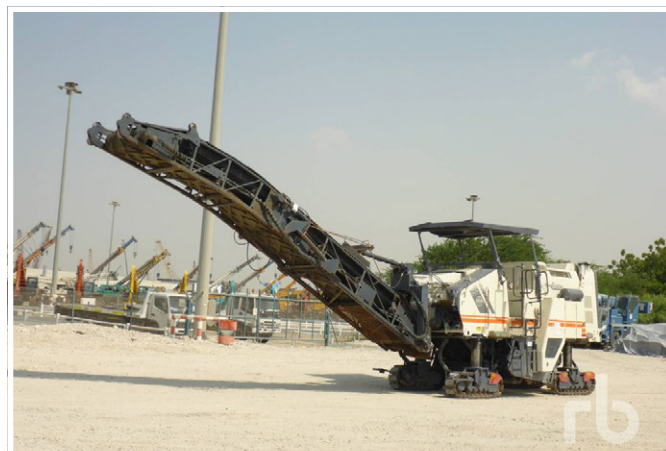

UNUSED - 1 / 3, 2022 CASE 450DX

2014 HAMM HD99

2012 VÖGELE SUPER 1600-2 Crawler

2014 WIRTGEN W130H Pneumatic

2013 WIRTGEN W1900 Crawler

2012 GENIE GS4390

UNUSED - TFD 80 M3 S/A Tow Behind Oilfield Frac

Meet the team