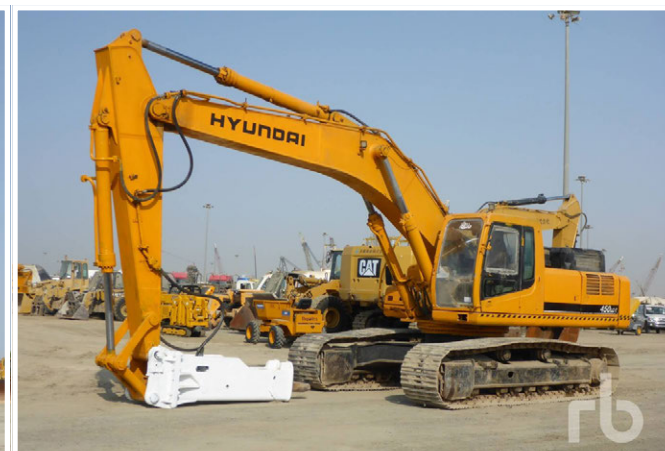

HYUNDAI ROBEX 450LC-7