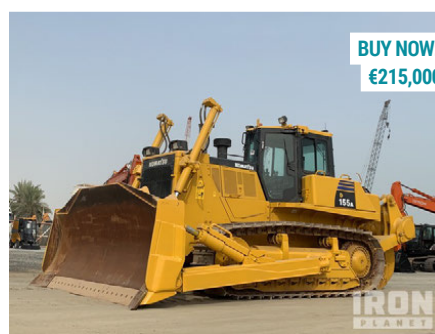

BUY NOW:
€215,000