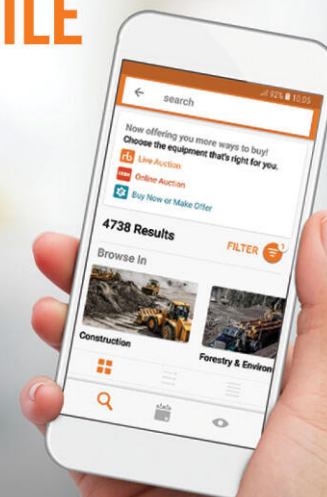

## Marketplace-E

The 24/7 online equipment marketplace with multiple buying options including Buy Now, Make Offer and online reserve auction.

Find the equipment and trucks you need, see detailed inspection reports and start making offers.

## MOBILE APP