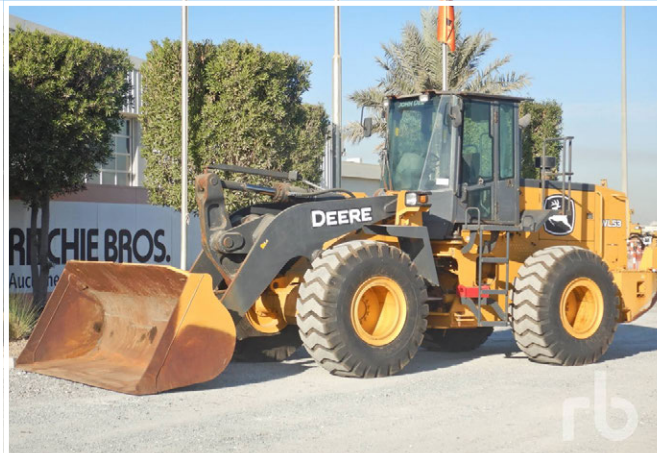

2016 MAXIMAL FD35T ROUGH TERRAIN

2013 JCB 540-200 4x4x4

UNUSED, 2016 FARESIN 1740I

NEW HOLLAND LM1745 4X4X4

CAT 950H

2017 JOHN DEERE WL53 HIGH LIFT

UNUSED, 2015 LONKING CDM856

CASE 921E