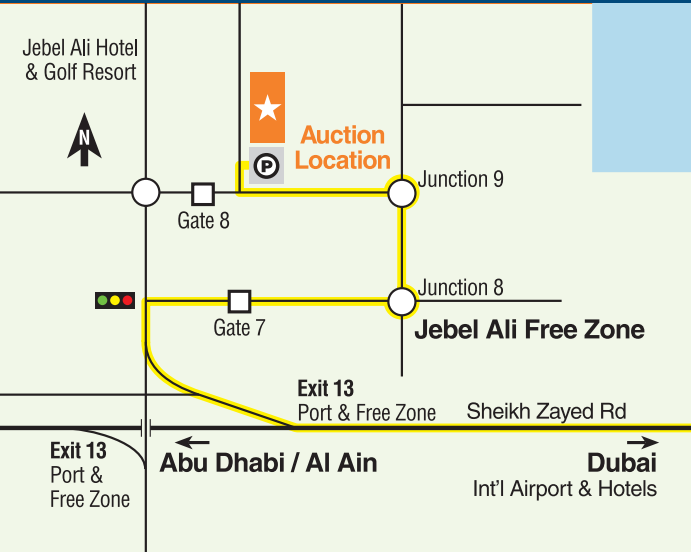

قائمة كاملة بالمعدات، المزيد من الصور و معلومات مفصلة عن المعدات

معدات إضافية جديدة لكل مزاد – تضاف المعدات يومياً

معلومات عن إيداع الضمان و كيفية الدفع، إمكانية التمويل، الحوالات البنكية و الضرائب

جدول كامل للمزادات، مع أرقام القطع

خرائط، فنادق و خدمات محلية أخرى

ملاحظات المزاد

كل قطعة تباع كما هي و في مكانها

المشترون العالميون و المزادون عن طريق الانترنت: من الممكن أن تحتاجوا لدفع ضمان (مسترجع في حالة عدم الشراء) لتتمكنوا من المزايدة و الشراء- اطلعوا على تفاصيل المزاد على موقعنا الإلكتروني للمزيد من المعلومات

يجب أن يتم الدفع بالدولار الأمريكي أو الدرهم الإماراتي طرق الدفع المقبولة تتضمن الحوالة البنكية، الضمانات البنكية، بطاقات الائتمان . (إذا كانت متاحة) و الشيكات المصدقة. رسائل الاعتماد غير مقبولة

معلومات عن التحويل البنكي

بنك الإمارات دبي الوطني

فرع جبل علي – دبي الامارات العربية المتحدة

يتم التحويل ل: ريتشي و اخوانه للمزادات (الشرق الأوسط) المحدودة

IBAN Acc No: AE530 26000 0515030822402 (USD)

BIC / Swift code: EBILAEADXXX

IBAN Acc No: AE800 26000 0515030822401 (AED)

يجب أن يتم دفع المشتريات التي قيمتها أقل من ١٠٠٠٠ دولار أمريكي في يوم المزاد

لا يسمح بنقل المشتريات من ساحة المزاد حتى يتم دفع ثمنها بالكامل

لمعلومات عن المطارات، الإقامة، الشحن، التخليص الجمركي، شركات النقل البري، و معرفة موقع المزاد، الرجاء الاطلاع على تفاصيل المزاد على

rbauction.com

Click here to watch a video on 'How to Bid' online in English.

كيف تزاود على مزادنا المجدول عبر الإنترنت

Important – Ritchie Bros. Auctioneers (ME) Limited will be applying the UAE Value Added Tax Code on all UAE-based transactions where applicable and we expect the same from our business partners.