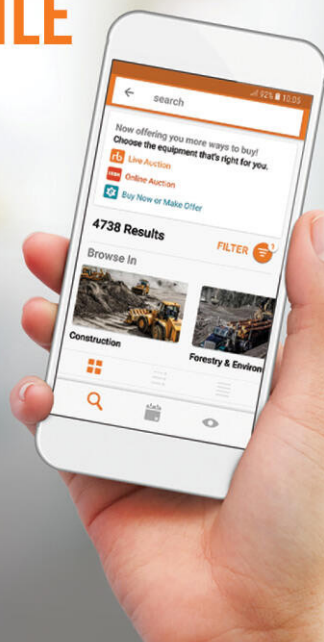

Visit rbauction.com/logistics or send your request to logistics@rbauction.com

Other services include:

- ▶ Refurbishing
- ▶ Warranties
- ▶ Currency Exchange Service

MOBILE APP

Get the auction experience no matter where you are with the Ritchie Bros. mobile app.

Buy heavy equipment and trucks at our live unreserved auctions from your home, office or jobsite.

As long as you're connected you can bid.

rbauction.com/app

Buy equipment, trucks and assets online at your convenience.

Marketplace-E

The 24/7 online equipment marketplace with multiple buying options including Buy Now, Make Offer and online reserve auction.

Find the equipment and trucks you need, see detailed inspection reports and start making offers.