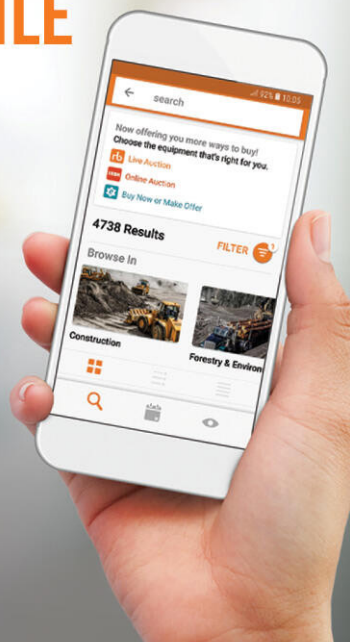

Visit rbauction.com/logistics or send your request to logistics@rbauction.com

Other services include:

- ▶ Refurbishing
- ▶ Warranties
- ▶ Currency Exchange Service

MOBILE APP

Get the auction experience no matter where you are with the Ritchie Bros. mobile app.

Buy heavy equipment and trucks at our live unreserved auctions from your home, office or jobsite.

As long as you're connected you can bid.

rbauction.com/app

Buy equipment, trucks and assets online at your convenience.