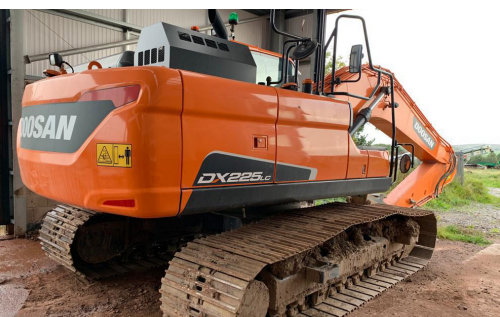

2 – 2016 HITACHI ZX130LCN-5B

2016 HITACHI ZX140W-5B

2009 LIEBHERR LTM1200-5.1

2019 CAT 320GC

2021 DOOSAN DX225LC-5

2013 SANDVIK QE341

Maltby, UK

Online Timed Auction
25 & 26 November 2021