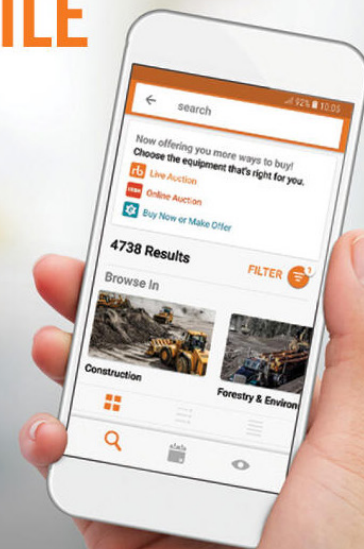

Marketplace-E

The 24/7 online equipment marketplace with multiple buying options including Buy Now, Make Offer and online reserve auction.

Find the equipment and trucks you need, see detailed inspection reports and start making offers.

It's that simple.

IronPlanet.com/Marketplace-E

MOBILE APP

Get the auction experience no matter where you are with the Ritchie Bros. mobile app.

Buy heavy equipment and trucks at our live unreserved auctions from your home, office or jobsite.