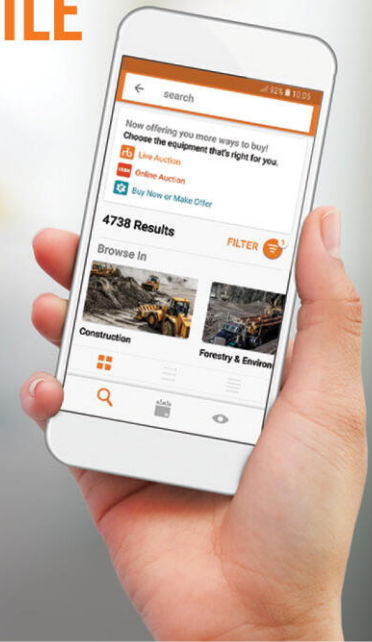

Visit rbauction.com/logistics or send your request to logistics@rbauction.com

Other services include:

- ▶ Refurbishing
- ▶ Warranties
- ▶ Currency Exchange Service

Buy equipment, trucks and assets online at your convenience.

Marketplace-E

The 24/7 online equipment marketplace with multiple buying options including Buy Now, Make Offer and online reserve auction.

Find the equipment and trucks you need, see detailed inspection reports and start making offers.

It's that simple.

IronPlanet.com/Marketplace-E

MOBILE APP

Get the auction experience no matter where you are with the Ritchie Bros. mobile app.

Buy heavy equipment and trucks at our live unreserved auctions from your home, office or jobsite.