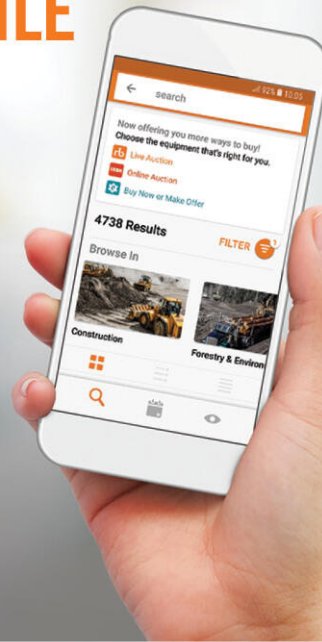

Visit rbauction.com/logistics or send your request to logistics@rbauction.com

Other services include:

- ▶ Refurbishing
- ▶ Warranties
- ▶ Currency Exchange Service

MOBILE APP

Get the auction experience no matter where you are with the Ritchie Bros. mobile app.

Buy heavy equipment and trucks at our live unreserved auctions from your home, office or jobsite.

As long as you're connected you can bid.

rbauction.com/app

Buy equipment, trucks and assets online at your convenience.