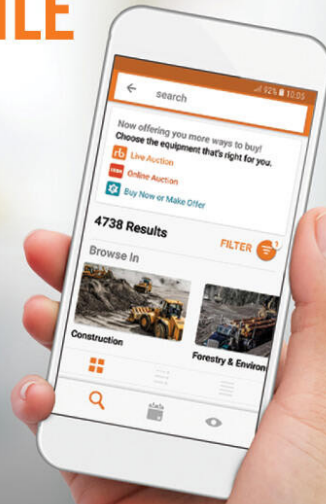

Visit rbauction.com/logistics or send your request to logistics@rbauction.com

Other services include:

- ▶ Refurbishing
- ▶ Warranties
- ▶ Currency Exchange Service

MOBILE APP

Get the auction experience no matter where you are with the Ritchie Bros. mobile app.

Buy heavy equipment and trucks at our live unreserved auctions from your home, office or jobsite.

As long as you're connected you can bid.

rbauction.com/app

Buy equipment, trucks and assets online at your convenience.

Marketplace-E

The 24/7 online equipment marketplace with multiple buying options including Buy Now, Make Offer and online reserve auction.

Find the equipment and trucks you need, see detailed inspection reports and start making offers.